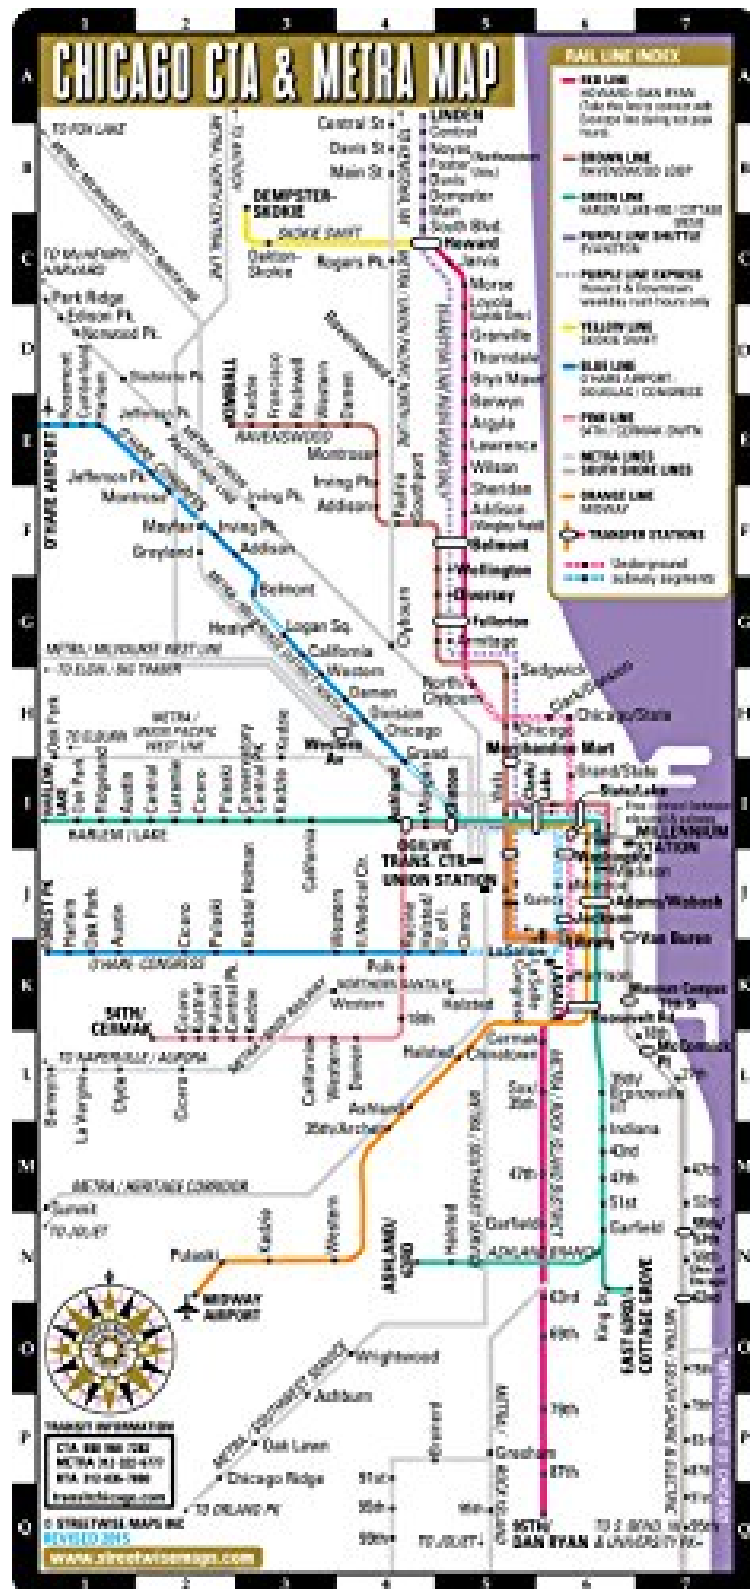

[Download ebook] Streetwise Chicago CTA Metra Map - Laminated Chicago Metro Map - Folding pocket size map for travel

Streetwise Chicago CTA Metra Map - Laminated Chicago Metro Map - Folding pocket size map for travel

Streetwise Maps Inc

DOC / *audiobook / ebooks / Download PDF / ePub