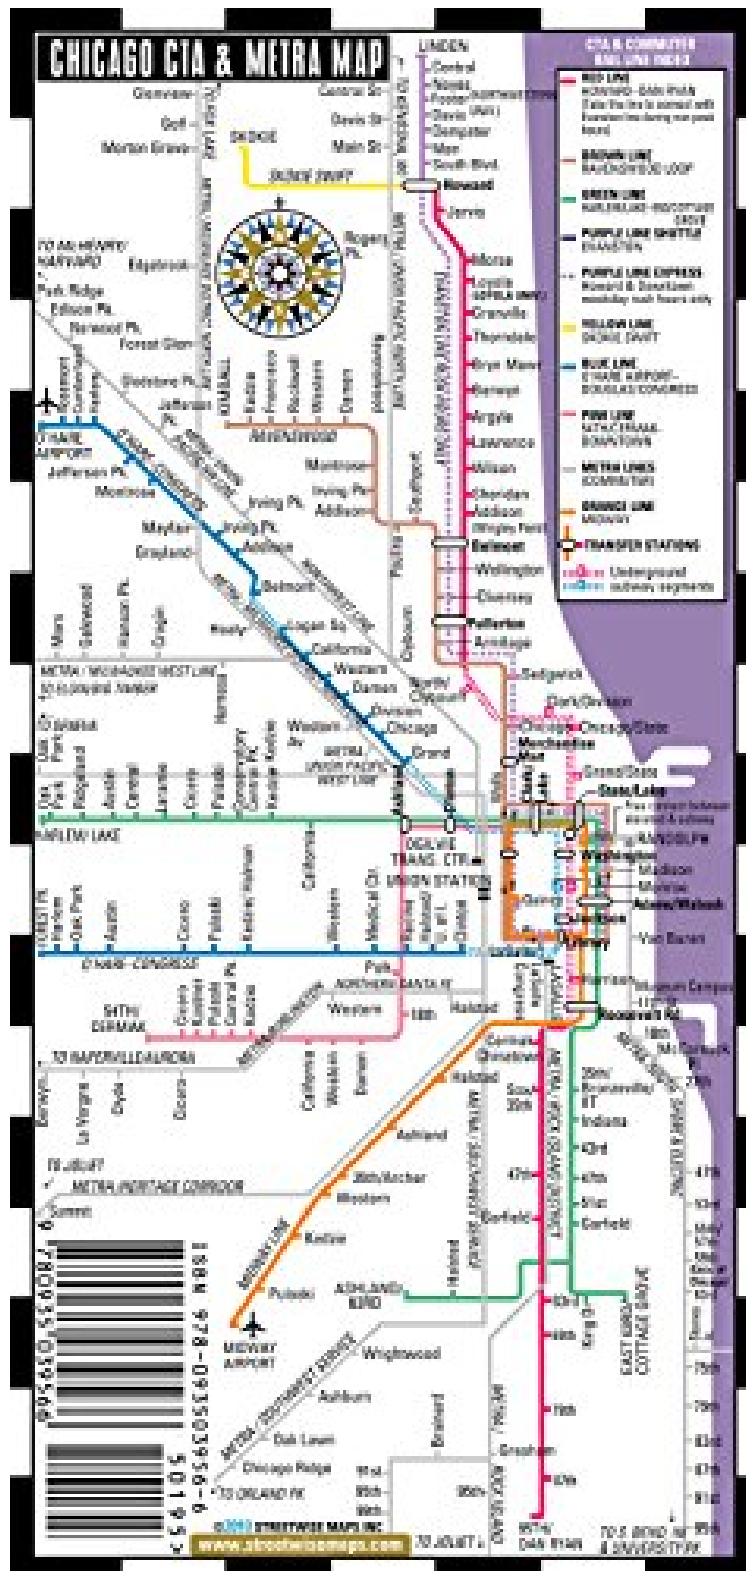

(Free download) Streetwise Chicago Bus, CTA Metra Map - Laminated Chicago Metro Map - Folding pocket wallet size metro map for travel

Streetwise Chicago Bus, CTA Metra Map - Laminated Chicago Metro Map - Folding pocket wallet size metro map for travel

Streetwise Maps

ebooks | Download PDF | *ePub | DOC | audiobook