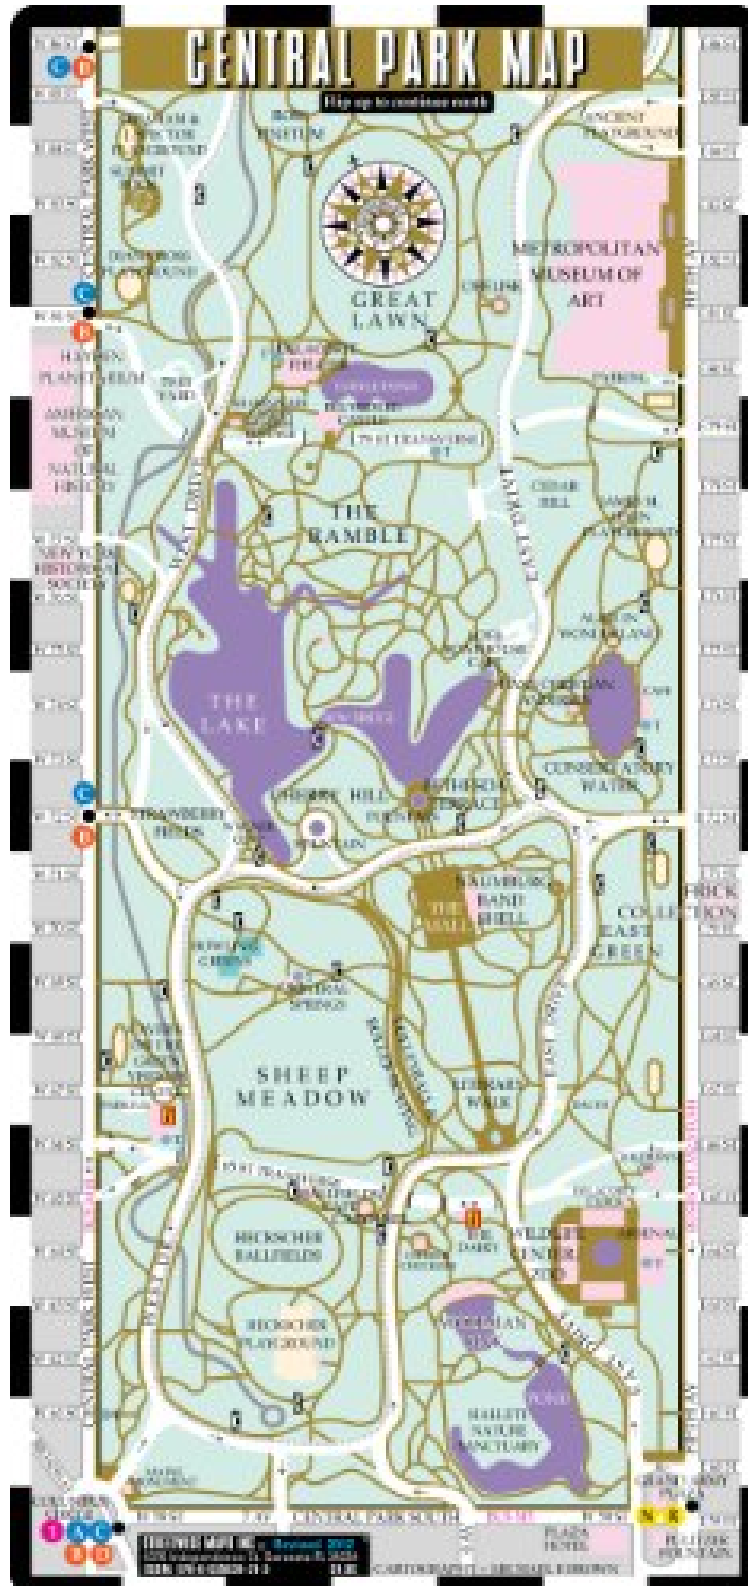

(Mobile library) Streetwise Central Park Map - Laminated Pocket Map of Central Park, New York - Folding wallet size map for travel

Streetwise Central Park Map - Laminated Pocket Map of Central Park, New York - Folding wallet size map for travel

Streetwise Maps, Michael Brown
ePub | *DOC | audiobook | ebooks | Download PDF